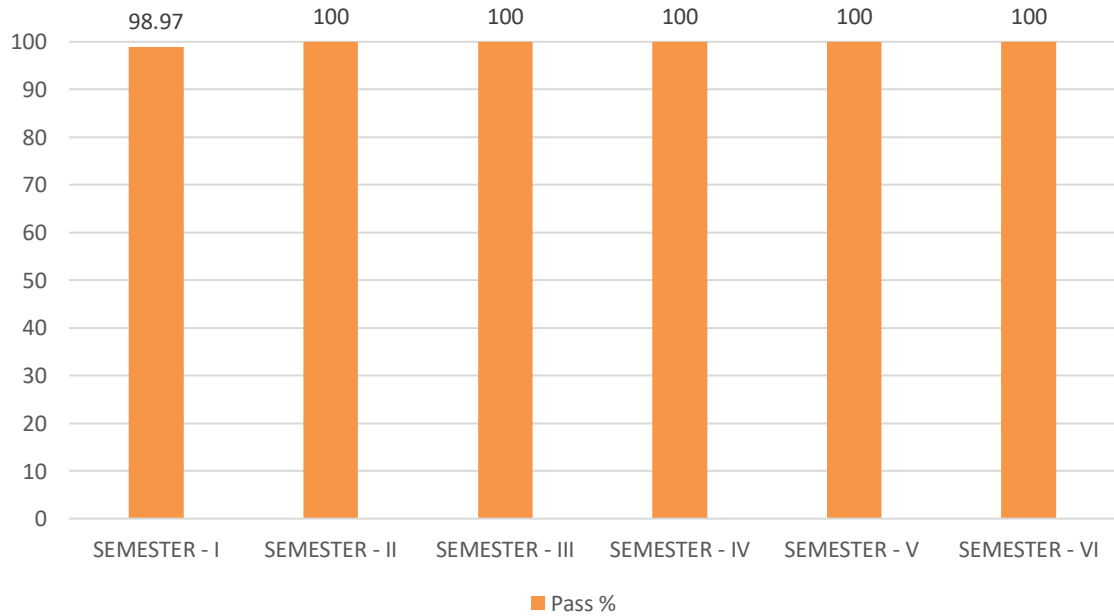

Academic Year 2019-2020 Pass %