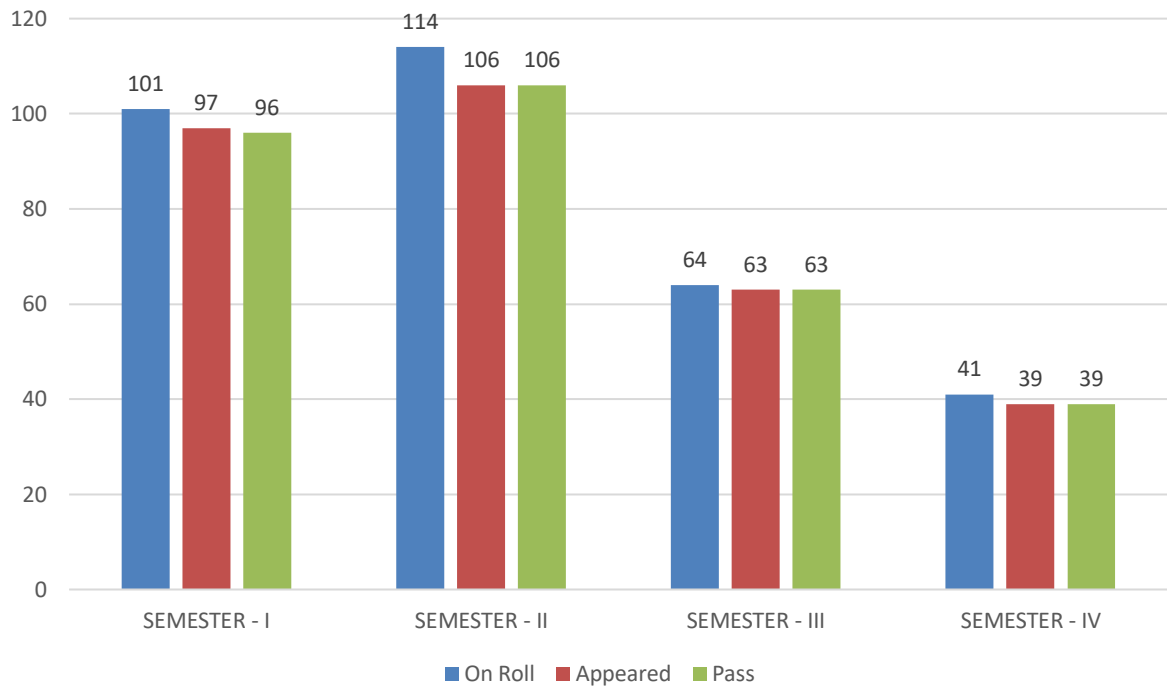

Academic Year 2019-2020 Result Analysis