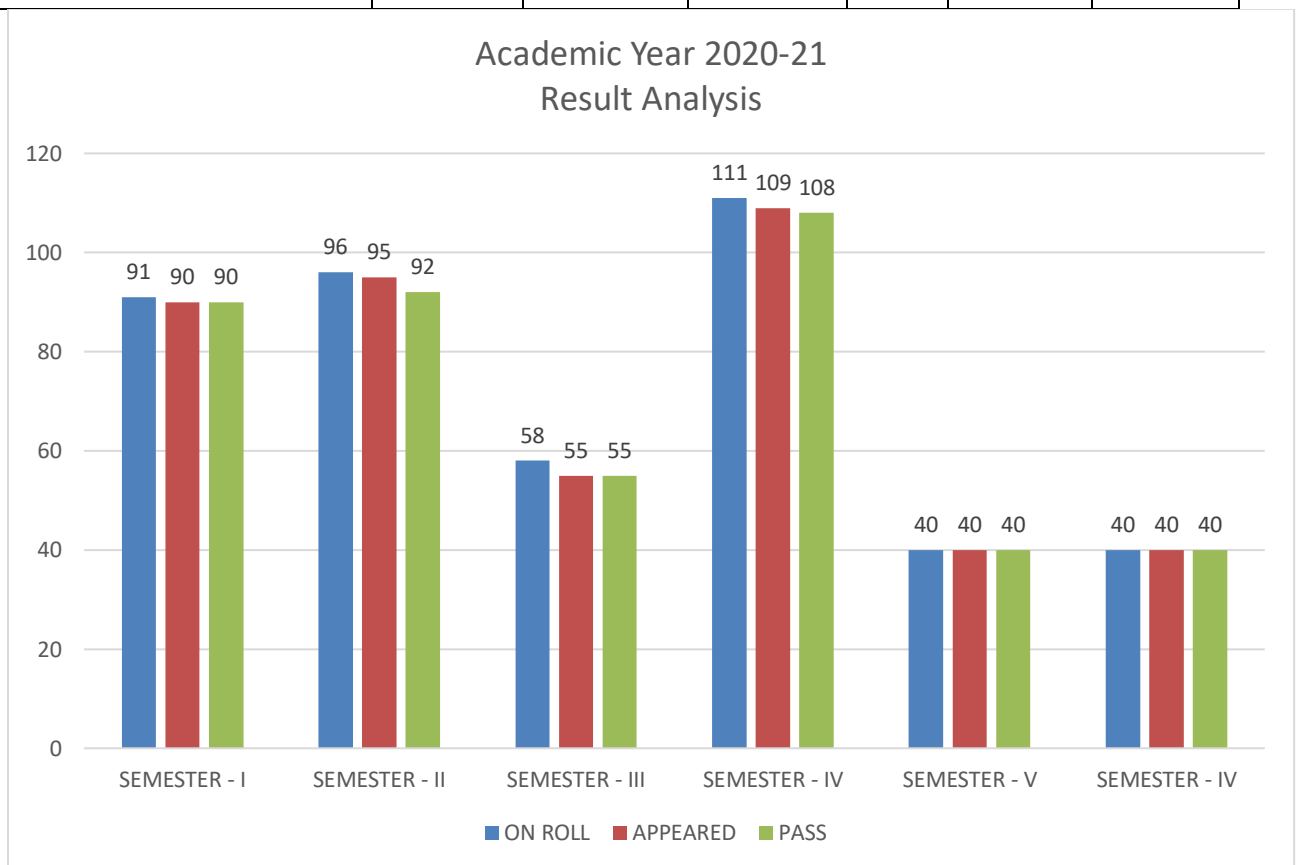

TELANGANA TRIBAL WELFARE RESIDENTIAL DEGREE COLLEGE (BOYS) MANUGURU

DEPARTMENT OF COMPUTER SCIENCE

ACADEMIC YEAR 2020- 2021
RESULT ANALYSIS

Sem	On Roll	Appeared	Absent	Pass	Failed	Pass %
SEMESTER - I	91	90	1	90	0	100.00
SEMESTER - II	96	95	1	92	3	96.84
SEMESTER - III	58	55	3	55	0	100.00
SEMESTER - IV	111	109	2	108	1	99.08
SEMESTER - V	40	40	0	40	0	100.00
SEMESTER - IV	40	40	0	40	0	100.00