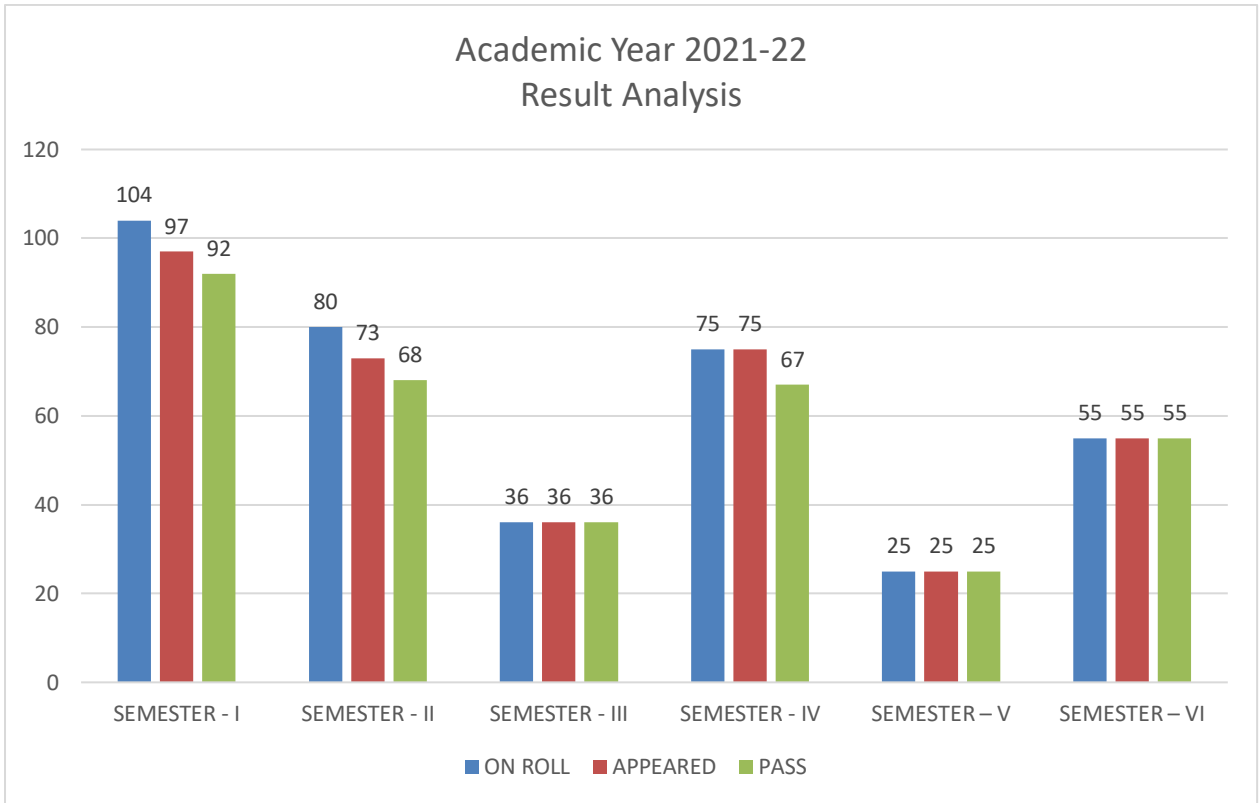

TELANGANA TRIBAL WELFARE RESIDENTIAL DEGREE COLLEGE (BOYS) MANUGURU

DEPARTMENT OF COMPUTER SCIENCE

ACADEMIC YEAR 2020- 2021
RESULT ANALYSIS

Sem	On Roll	Appeared	Absent	Pass	Failed	Pass %
SEMESTER - I	91	90	1	90	0	100.00
SEMESTER - II	96	95	1	92	3	96.84
SEMESTER - III	58	55	3	55	0	100.00
SEMESTER - IV	111	109	2	108	1	99.08
SEMESTER - V	40	40	0	40	0	100.00
SEMESTER - IV	40	40	0	40	0	100.00