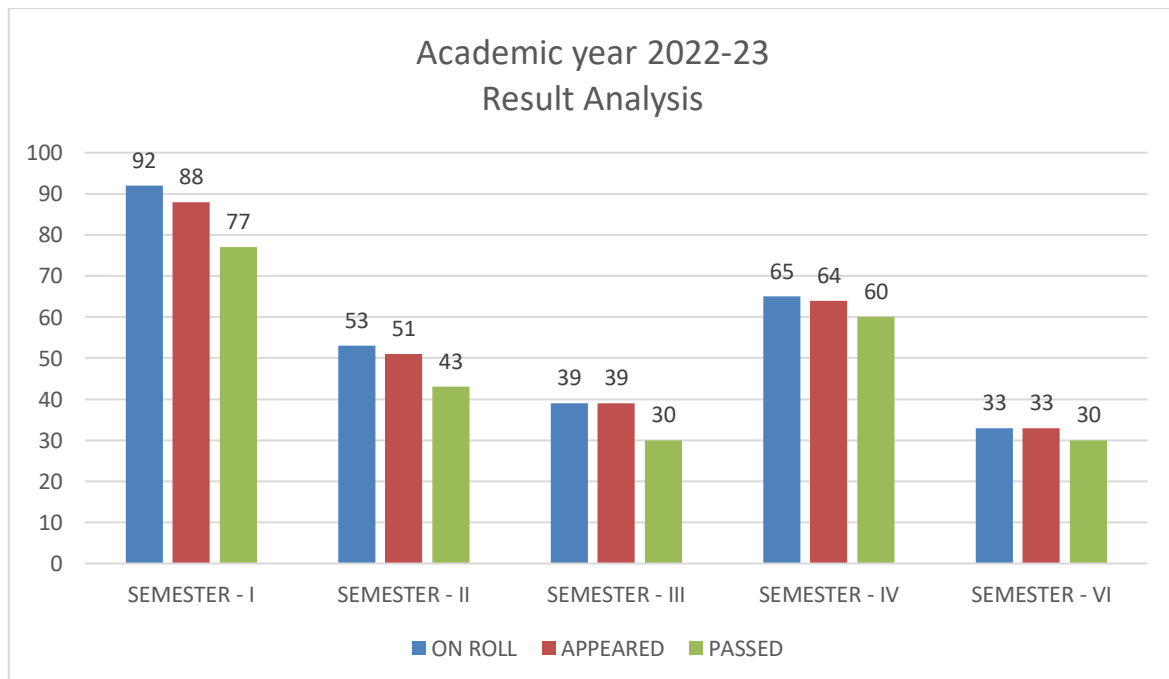

RESULT ANALYSIS

TELANGANA TRIBAL WELFARE RESIDENTIAL DEGREE COLLEGE (BOYS) MANUGURU

DEPARTMENT OF COMPUTER SCIENCE

ACADEMIC YEAR 2022 - 2023
RESULT ANALYSIS

Sem	On Roll	Appeared	Absent	Pass	Failed	Pass %
SEMESTER - I	92	88	4	77	11	87.50
SEMESTER - II	53	51	2	43	8	84.31
SEMESTER - III	39	39	0	30	9	76.92
SEMESTER - IV	65	64	1	60	4	93.75
SEMESTER - VI	33	33	0	30	3	90.91