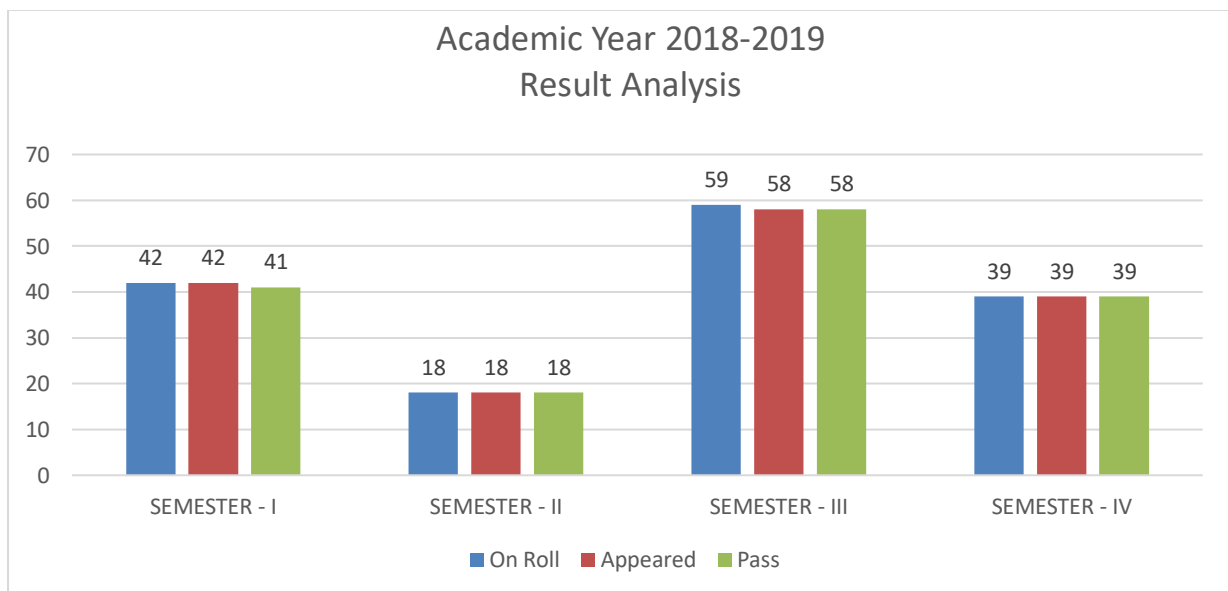

TELANGANA TRIBAL WELFARE RESIDENTIAL DEGREE COLLEGE (BOYS) MANUGURU

DEPARTMENT OF COMPUTER SCIENCE

ACADEMIC YEAR 2018- 2019

RESULT ANALYSIS

Sem	On Roll	Appeared	Absent	Pass	Failed	Pass %
SEMESTER - I	42	42	0	41	1	97.62
SEMESTER - II	18	18	0	18	0	100.00
SEMESTER - III	59	58	1	58	0	100.00
SEMESTER - IV	39	39	0	39	0	100.00